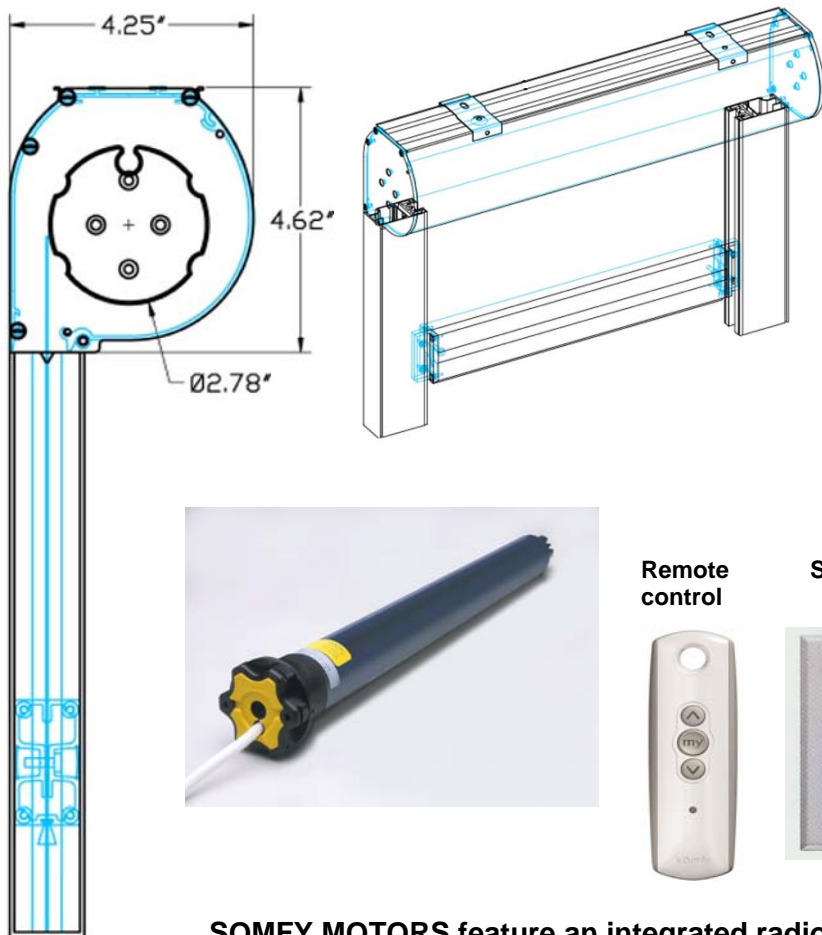

SC4000 MASTERSHADE® SCREEN SYSTEM

SHY Zip Track System

The SC4000 is the ideal rolling solar screen and bug screen system for verandas, garage doors and lanai's. Finally, you can enjoy outdoor space without worrying about the sun's glare and in the evening without worrying about pesky bugs. Simply roll down the screen and the zipper system will do the rest. This specially engineered zipper system keeps the fabric within the track, keeping unwanted bugs from entering the space. Both Solar screen fabric and Tuff Screen Bug fabrics are available. The SC4000 can also be used with vinyl fabric and clear windows, for keeping moderate weather at bay.

Mastershade® SC4000 Box & Track

MAX SIZE: 16' wide x 16' High

OPERATION:

An exterior gear/crank set is standard on the SC4000. A convenient push-button motor is also available as Hardwire or with radio remote.