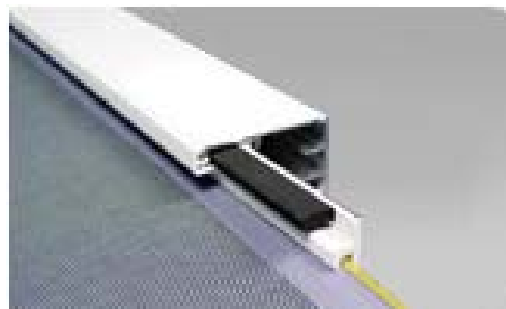

SC4000 MASTERSHADE® SCREEN SYSTEM

SHY Zip Track System

The SC4000 is the ideal rolling solar screen and bug screen system for verandas, garage doors and lanai's. Finally, you can enjoy outdoor space without worrying about the sun's glare and in the evening without worrying about pesky bugs. Simply roll down the screen and the zipper system will do the rest. This specially engineered zipper system keeps the fabric within the track, keeping unwanted bugs from entering the space. Both Solar screen fabric and Tuff Screen Bug fabrics are available. The SC4000 can also be used with vinyl fabric and clear windows, for keeping moderate weather at bay.

Mastershade® SC4000 Box & Track

MAX SIZE: 16' wide x 16' High

OPERATION:

An exterior gear/crank set is standard on the SC4000. A convenient push-button motor is also available as Hardwire or with radio remote.