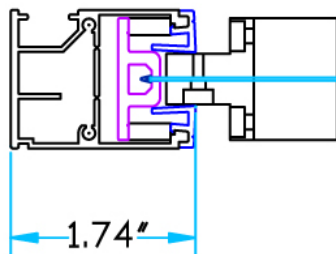

Mastershade® SC4000 Box & Track

MAX SIZE: 16' wide x 16' High

OPERATION:

An exterior gear/crank set is standard on the SC4000. A convenient push-button motor is also available as Hardwire or with radio remote.